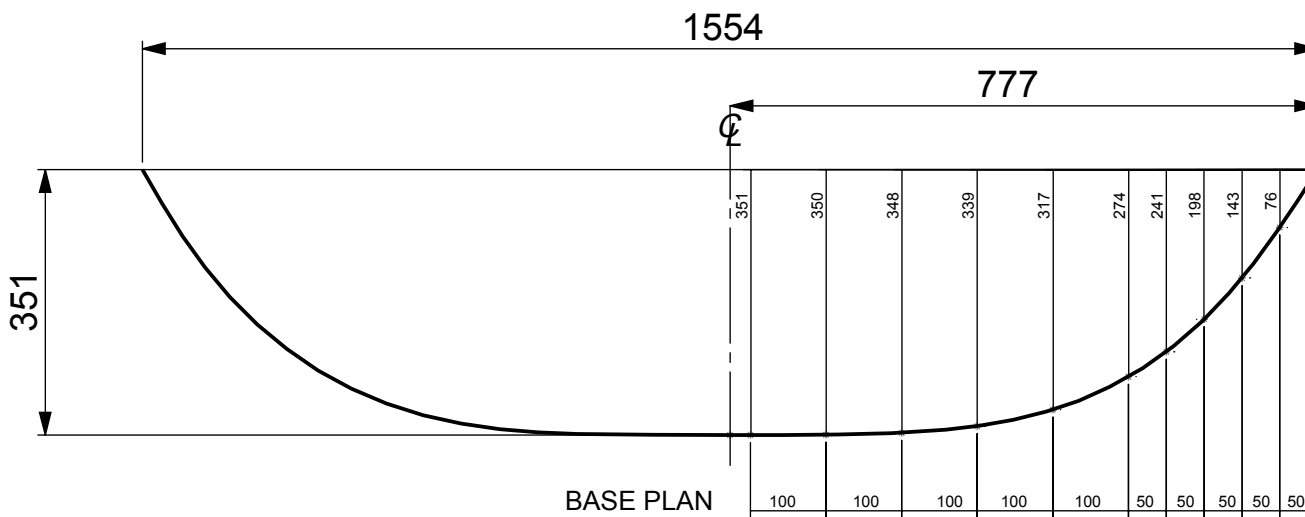

FRONT VIEW

SIDE VIEW

BASE PLAN

 <p>20 Taurus Place Bromley, Christchurch New Zealand Phone (03) 381 1149 Fax (03) 381 1150 Email boatscreens@seathru.co.nz</p> <p><small>COPYRIGHT © 2008</small></p>	TITLE: Kiwi 03