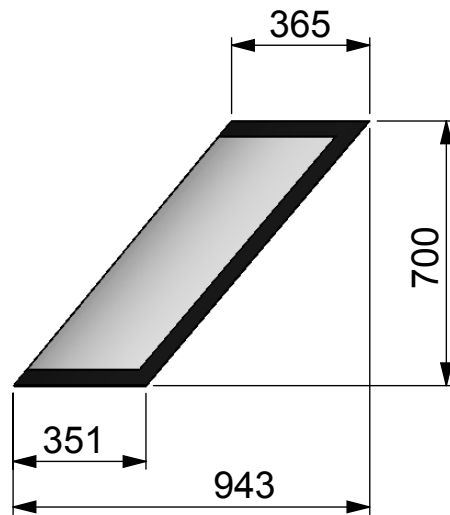

FRONT VIEW

SIDE VIEW

BASE PLAN

 <p>20 Taurus Place Bromley, Christchurch New Zealand Phone (03) 381 1149 Fax (03) 381 1150 Email boatscreens@seathru.co.nz</p> <p><small>COPYRIGHT © 2008</small></p>	TITLE: Kiwi 03